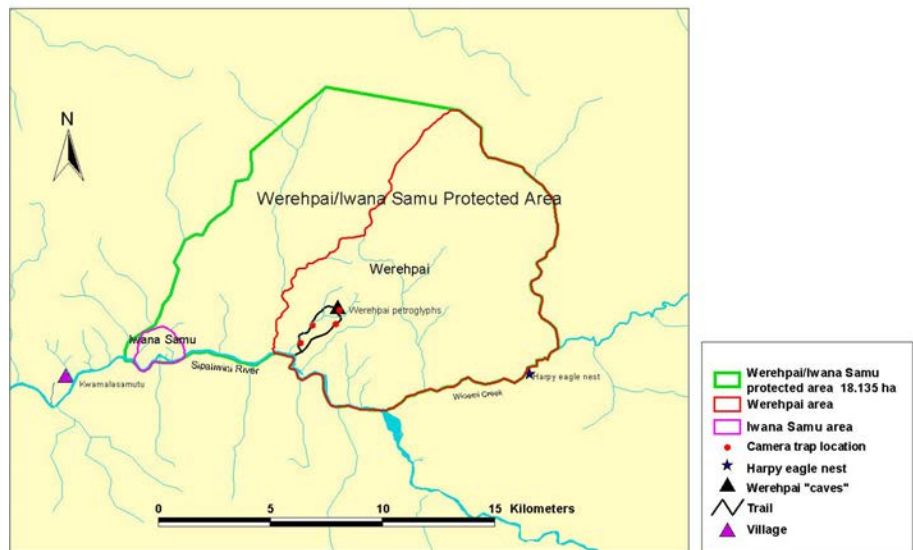

Maps and Photos

Map 1: Werehpai and Iwana Samu Area

Conservation International Suriname, May 2007

Map 2: Protected Area Werehpai/Iwana Samu

Conservation International Suriname, Nov 2007

Map 3: RAP survey sites