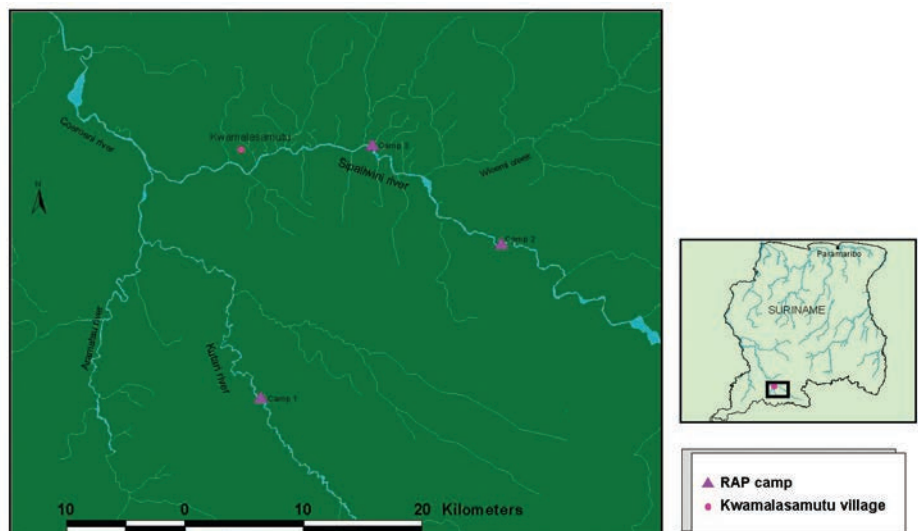

Maps and Photos

Map 1: Werehpai and Iwana Samu Area

Conservation International Suriname, May 2007

Map 2: Protected Area Werehpai/Iwana Samu

Conservation International Suriname, Nov 2007

Map 3: RAP survey sites