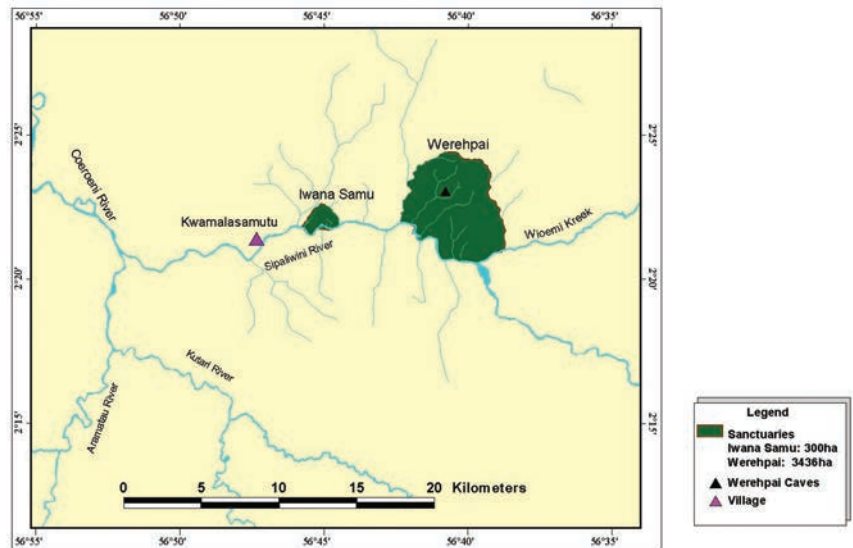

Maps and Photos

Map 1: Werehpai and Iwana Samu Area

Conservation International Suriname, May 2007

Map 2: Protected Area Werehpai/Iwana Samu

Conservation International Suriname, Nov 2007

Map 3: RAP survey sites